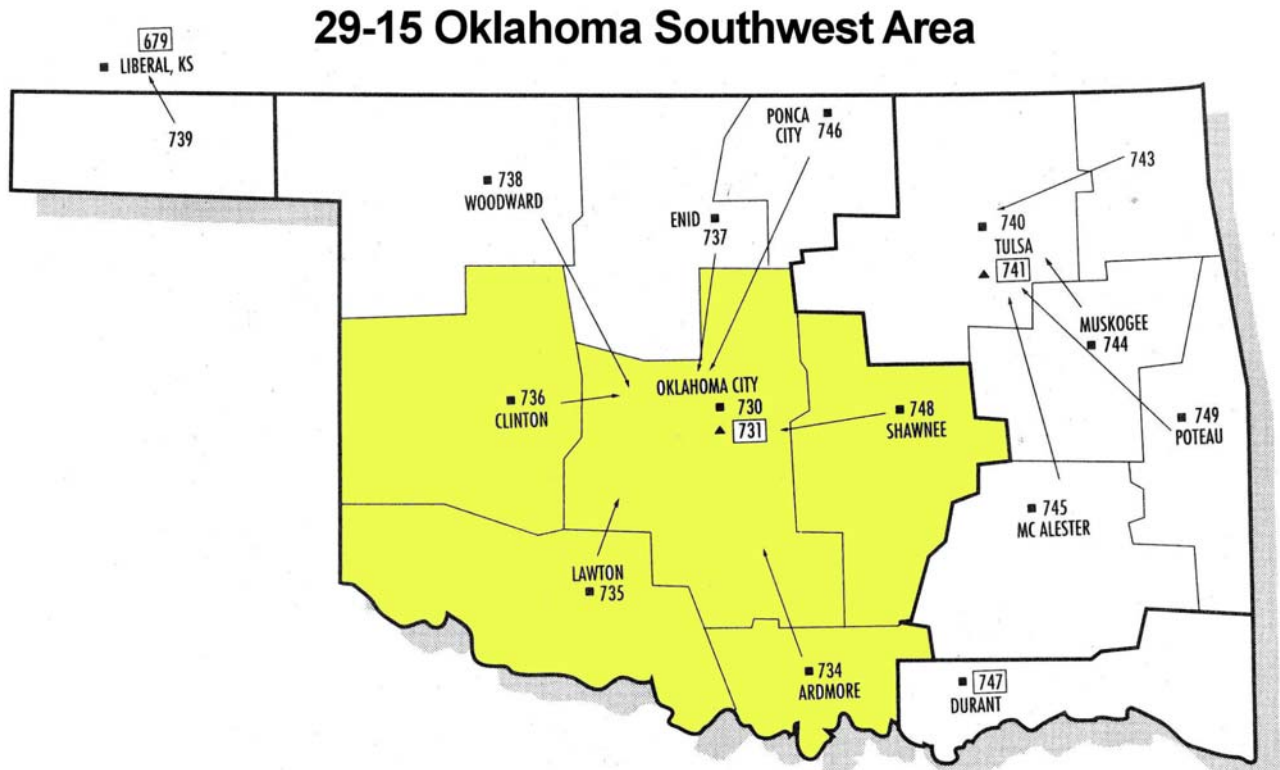

29-15 Oklahoma Southwest Area

ZIP CODE	CITY	STATE	COUNTY	DIVISION
73001	ALBERT	OK	CADDO	15
73002	ALEX	OK	GRADY	15
73003	EDMOND	OK	OKLAHOMA	15
73004	AMBER	OK	GRADY	15
73005	WASHITA	OK	CADDO	15
73006	APACHE	OK	CADDO	15
73007	ARCADIA	OK	OKLAHOMA	15
73008	BETHANY	OK	OKLAHOMA	15
73009	BINGER	OK	CADDO	15
73010	BLANCHARD	OK	MC CLAIN	15
73011	BRADLEY	OK	GRADY	15
73012	BRAY	OK	STEPHENS	15
73013	EDMOND	OK	OKLAHOMA	15
73014	CALUMET	OK	CANADIAN	15
73015	CARNEGIE	OK	CADDO	15
73016	CASHION	OK	KINGFISHER	15
73017	CEMENT	OK	CADDO	15
73018	CHICKASHA	OK	GRADY	15
73019	NORMAN	OK	CLEVELAND	15
73020	CHOCTAW	OK	OKLAHOMA	15
73021	COLONY	OK	WASHITA	15
73022	CONCHO	OK	CANADIAN	15
73023	CHICKASHA	OK	GRADY	15