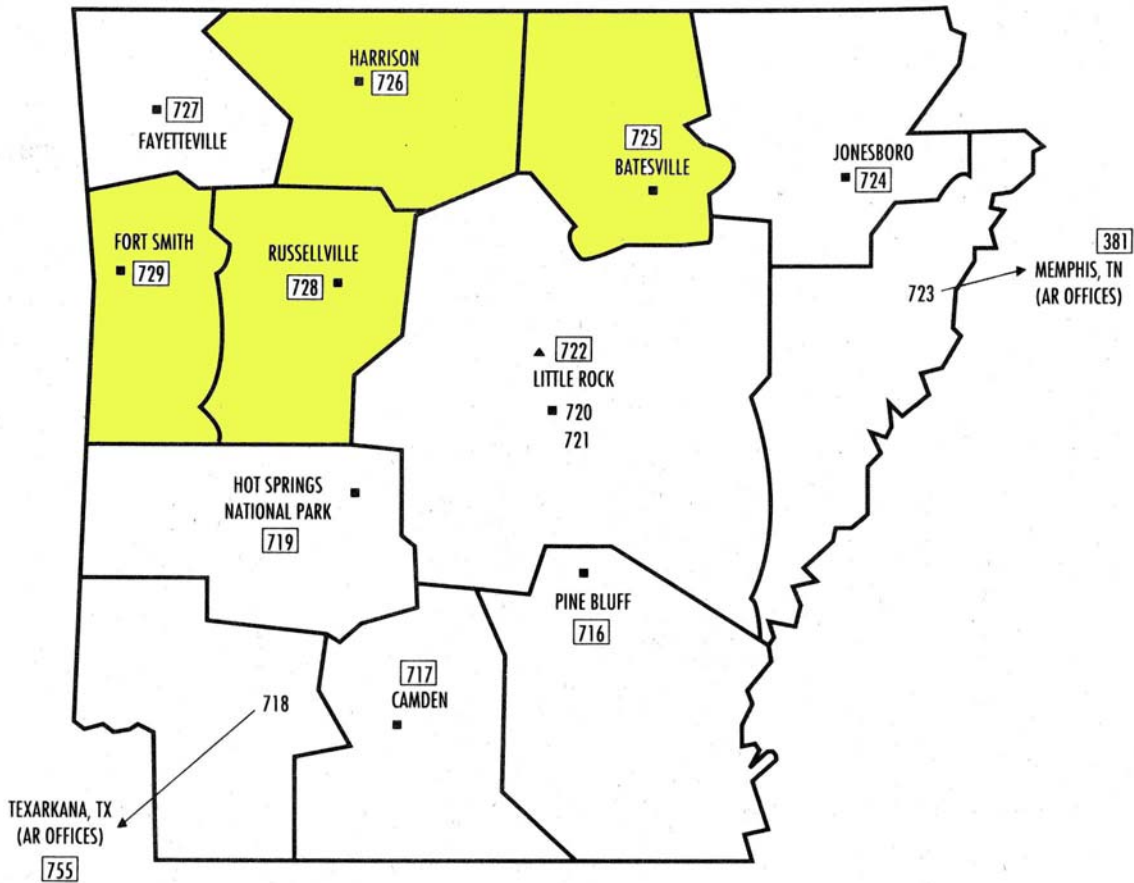

ZIP CODE	CITY	STATE	COUNTY	DIVISION
65890	SPRINGFIELD	MO	Greene	11
65898	SPRINGFIELD	MO	Greene	11
65899	SPRINGFIELD	MO	Greene	11

29-12 Northern Arkansas Area

29-12 Northern Arkansas Area

ZIP CODE	CITY	STATE	COUNTY	DIVISION
72092	FORT SMITH	AR	CRAWFORD	12
72093	FORT SMITH	AR	CRAWFORD	12
72094	FORT SMITH	AR	CRAWFORD	12
72501	BATESVILLE	AR	INDEPENDENCE	12
72503	BATESVILLE	AR	INDEPENDENCE	12
72512	HORSESHOE BEND	AR	IZARD	12
72513	ASH FLAT	AR	IZARD	12
72515	BEXAR	AR	FULTON	12
72516	BOSWELL	AR	IZARD	12
72517	BROCKWELL	AR	IZARD	12
72519	CALICO ROCK	AR	IZARD	12