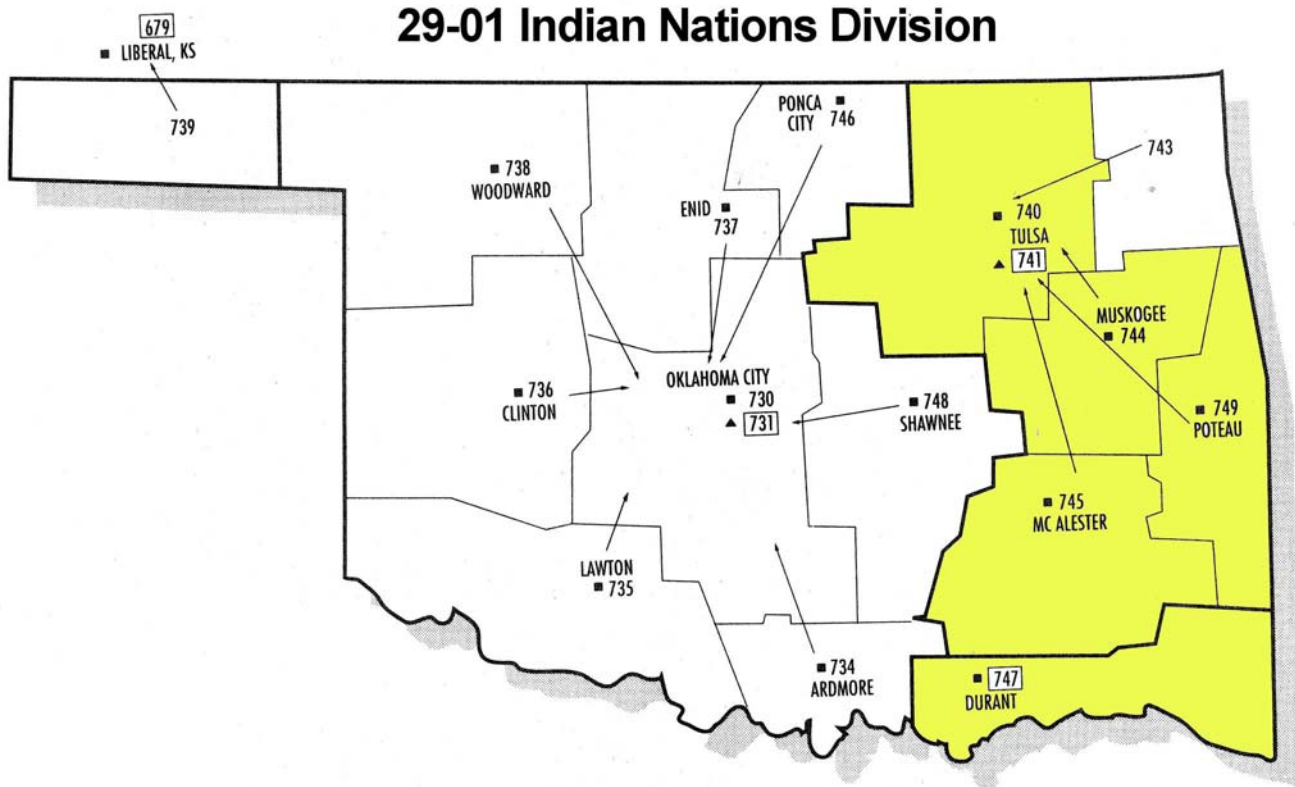

29-01 Indian Nations Division

Zip Code	City	STATE	COUNTY	DIVISION
74001	AVARNT	OK	OSAGE	1
74002	BARNSDALE	OK	OSAGE	1
74003	BARTLESVILLE	OK	WASHINGTON	1
74004	BARTLESVILLE	OK	WASHINGTON	1
74005	BARTLESVILLE	OK	WASHINGTON	1
74006	BARTLESVILLE	OK	WASHINGTON	1
74008	BIXBY	OK	TULSA	1
74009	BOWRING	OK	OSAGE	1
74010	BRISTOW	OK	CREEK	1
74011	BROKEN ARROW	OK	TULSA	1
74012	BROKEN ARROW	OK	TULSA	1
74013	BROKEN ARROW	OK	TULSA	1
74014	BROKEN ARROW	OK	WAGONER	1
74015	CATOOSA	OK	ROGERS	1
74016	CHELSEA	OK	ROGERS	1
74017	CLAREMORE	OK	ROGERS	1
74018	CLAREMORE	OK	ROGERS	1
74020	CLEVELAND	OK	PAWNEE	1
74021	COLLINSVILLE	OK	TULSA	1
74022	COPAN	OK	WASHINGTON	1