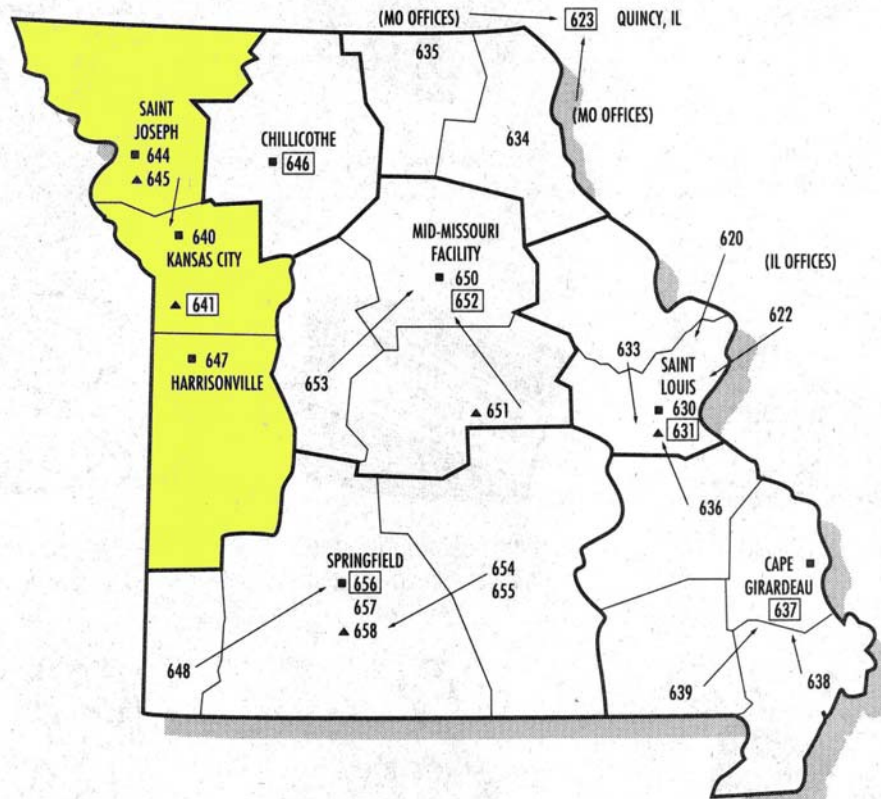

29-02 Turkey Creek Division

29-02 Turkey Creek Division - Missouri