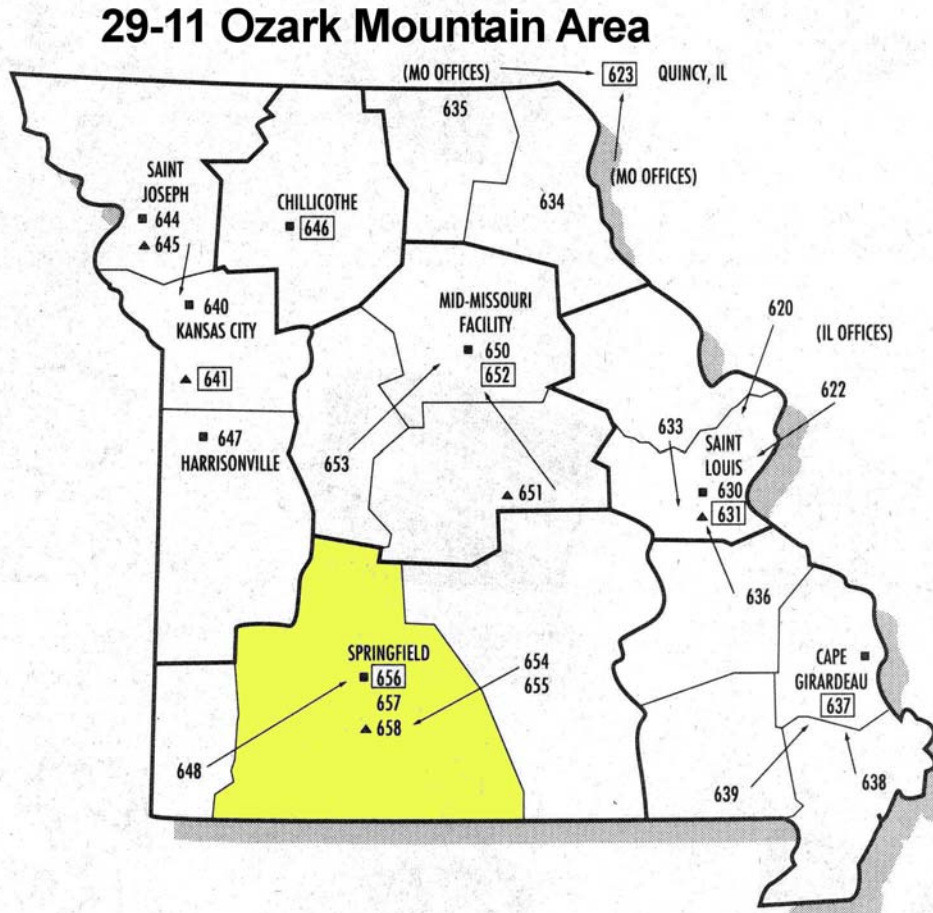

ZIP CODE	CITY	STATE	COUNTY	DIVISION
63386	WEST ALTON	MO	SAINT CHARLES	10
63387	WHITESIDE	MO	LINCOLN	10
63388	WILLIAMSBURG	MO	CALLAWAY	10
63389	WINFIELD	MO	LINCOLN	10
63390	WRIGHT CITY	MO	WARREN	10

29-11 Ozark Mountain Area

ZIP CODE	CITY	STATE	COUNTY	DIVISION
65601	ALDRICH	MO	Polk	11
65603	ARCOLA	MO	Dade	11
65604	ASH GROVE	MO	Greene	11
65605	AURORA	MO	Lawrence	11
65606	ALTON	MO	Oregon	11
65607	CAPLINGER MILLS	MO	Cedar	11
65608	AVA	MO	Douglas	11
65609	BAKERSFIELD	MO	Ozark	11
65610	BILLINGS	MO	Christian	11
65611	BLUE EYE	MO	Stone	11
65612	BOIS D ARC	MO	Greene	11
65613	BOLIVAR	MO	Polk	11
65614	BRADLEYVILLE	MO	Taney	11