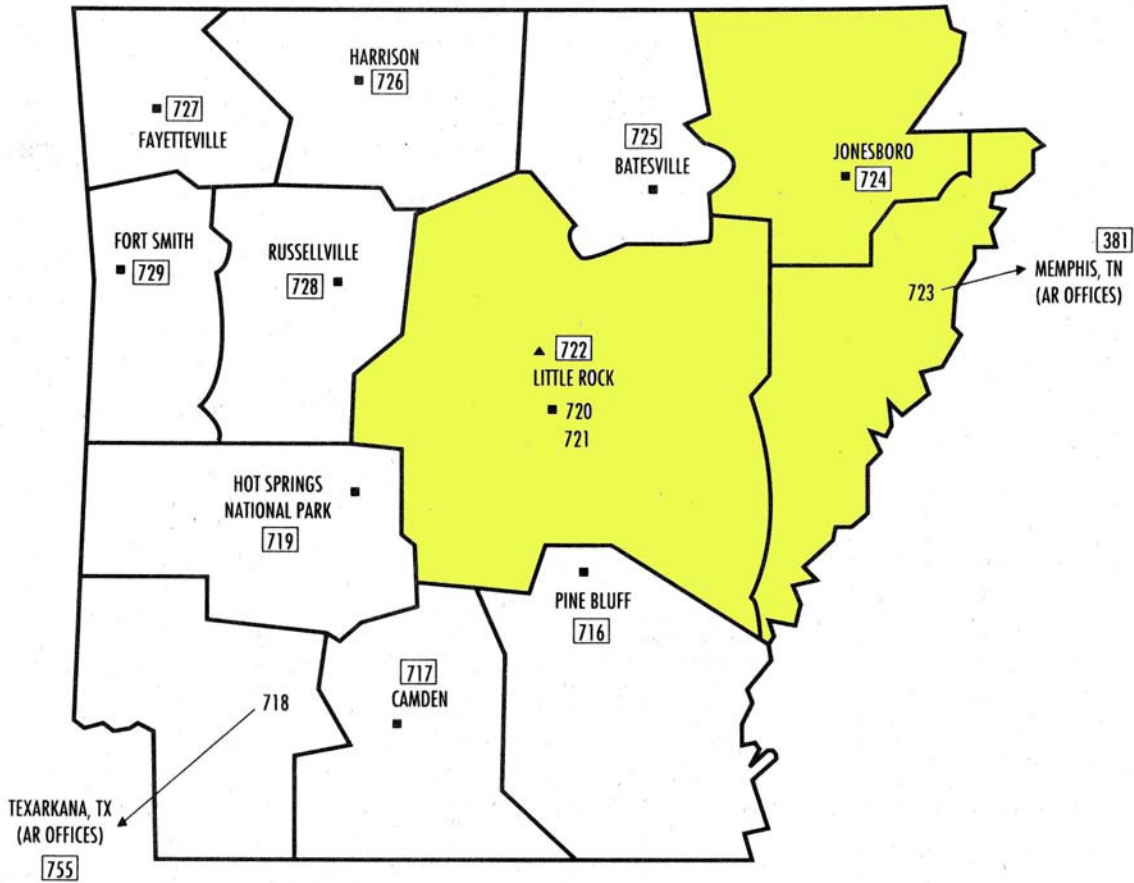

29-13 Little Rock Area

29-13 Little Rock Area

ZIP CODE	CITY	STATE	COUNTY	DIVISION
72001	ADONA	AR	PERRY	13
72002	ALEXANDER	AR	PULASKI	13
72003	ALMYRA	AR	ARKANSAS	13
72004	ALTHEIMER	AR	JEFFERSON	13
72005	AMAGON	AR	JACKSON	13
72006	AUGUSTA	AR	WOODRUFF	13
72007	AUSTIN	AR	LONOKE	13
72010	BALD KNOB	AR	WHITE	13
72011	BAUXITE	AR	SALINE	13
72012	BEEBE	AR	WHITE	13
72013	BEE BRANCH	AR	VANBUREN	13
72014	BEEDEVILLE	AR	JACKSON	13
72015	BENTON	AR	SALINE	13
72016	BIGELOW	AR	PERRY	13
72017	BISCOE	AR	PRAIRIE	13
72018	BENTON	AR	SALINE	13
72020	BRADFORD	AR	WHITE	13
72021	BRINKLEY	AR	MONROE	13