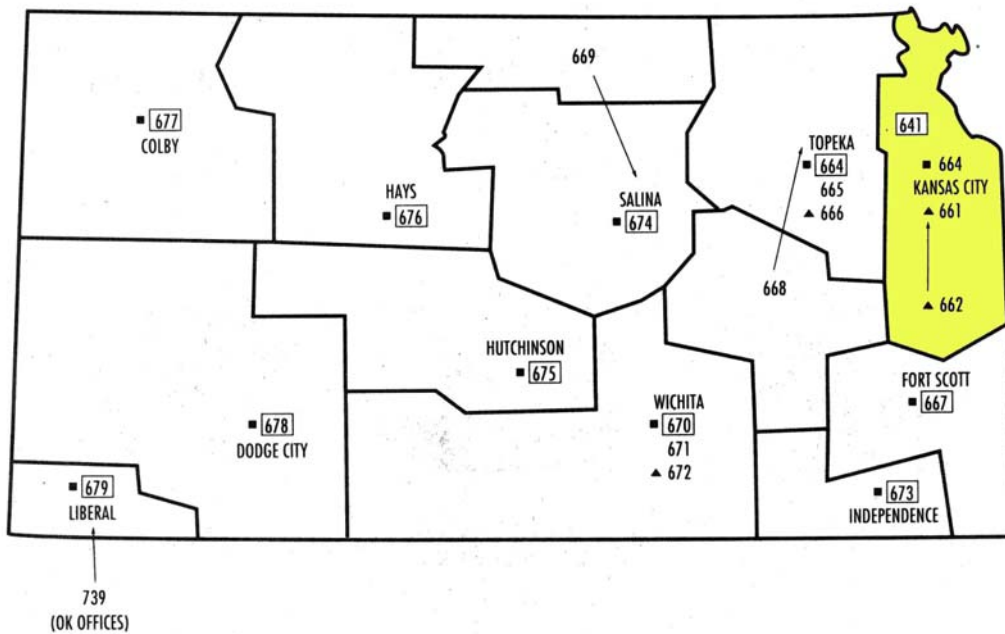

29-02 Turkey Creek Division - Kansas