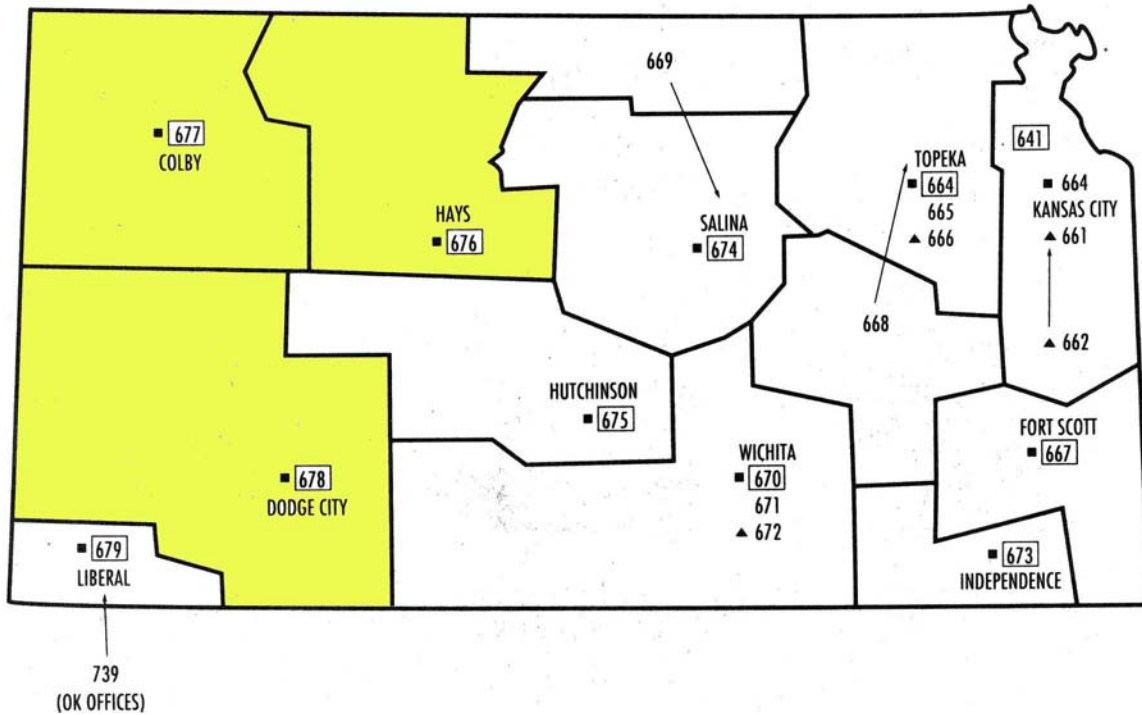

29-17 Western Kansas Division

29-17 Western Kansas Division

ZIP CODE	CITY	STATE	COUNTY	DIVISION
67601	HAYS	KS	ELLIS	17
67621	AGRA	KS	PHILLIPS	17
67622	ALMENA	KS	NORTON	17
67623	ALTON	KS	OSBORNE	17
67625	BOGUE	KS	GRAHAM	17
67626	BUNKER HILL	KS	RUSSELL	17
67627	CATHARINE	KS	ELLIS	17
67628	CEDAR	KS	SMITH	17
67629	CLAYTON	KS	NORTON	17
67631	COLLYER	KS	TREGO	17
67632	DAMAR	KS	ROOKS	17
67634	DORRANCE	KS	RUSSELL	17
67635	DRESDON	KS	DECATUR	17
67637	ELLIS	KS	ELLIS	17
67638	GAYLORD	KS	SMITH	17
67639	GLADE	KS	PHILLIPS	17
67640	GORHAM	KS	RUSSELL	17
67642	HILL CITY	KS	GRAHAM	17
67643	JENNINGS	KS	DECATUR	17
67644	KIRWIN	KS	PHILLIPS	17
67645	LENORA	KS	NORTON	17
67646	LOGAN	KS	PHILLIPS	17
67647	LONG ISLAND	KS	PHILLIPS	17
67648	LUCAS	KS	RUSSELL	17
67649	LURAY	KS	RUSSELL	17