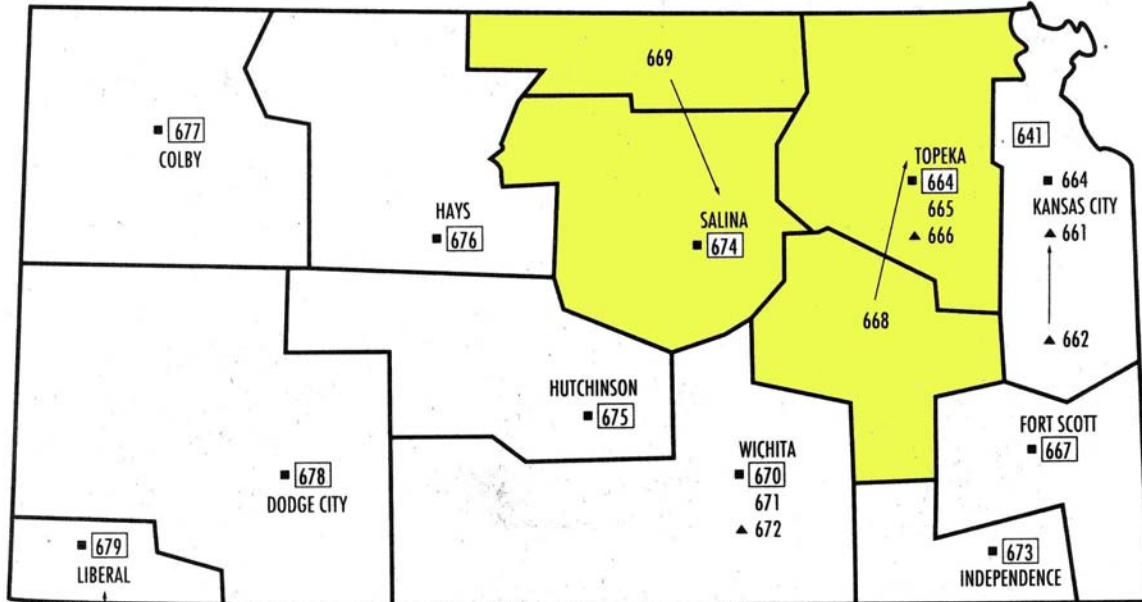

29-06 Kansas Central Division

29-06 Central Kansas Division

739
(OK OFFICES)

ZIP CODE	CITY	STATE	COUNTY	DIVISION
66401	ALMA	KS	WABAUNSEE	6
66402	AUBURN	KS	SHAWNEE	6
66403	AXTELL	KS	MARSHALL	6
66404	BAILEYVILLE	KS	NEMAHA	6
66406	BEATLE	KS	MARSHALL	6
66407	BELVUE	KS	POTTAWATOMIE	6
66408	BERN	KS	NEMAHA	6
66409	BERRYTON	KS	SHAWNEE	6
66411	BLUE RAPIDS	KS	MARSHALL	6
66412	BREMEN	KS	MARSHALL	6
66413	BURLINGAME	KS	OSAGE	6
66414	CARBONDALE	KS	SHAWNEE	6
66415	CENTRALIA	KS	NEMAHA	6
66416	CIRCLEVILLE	KS	JACKSON	6
66417	CORNING	KS	NEMAHA	6
66418	DELIA	KS	JACKSON	6
66419	DENSION	KS	JACKSON	6
66420	DOVER	KS	SHAWNEE	6
66422	EMMETT	KS	POTTAWATOMIE	6
66423	ESKRIDGE	KS	WABAUNSEE	6
66424	EVERST	KS	BROWN	6
66425	FAIRVIEW	KS	BROWN	6
66426	FOSTORIA	KS	POTTAWATOMIE	6
66427	FRANKFORT	KS	MARSHALL	6