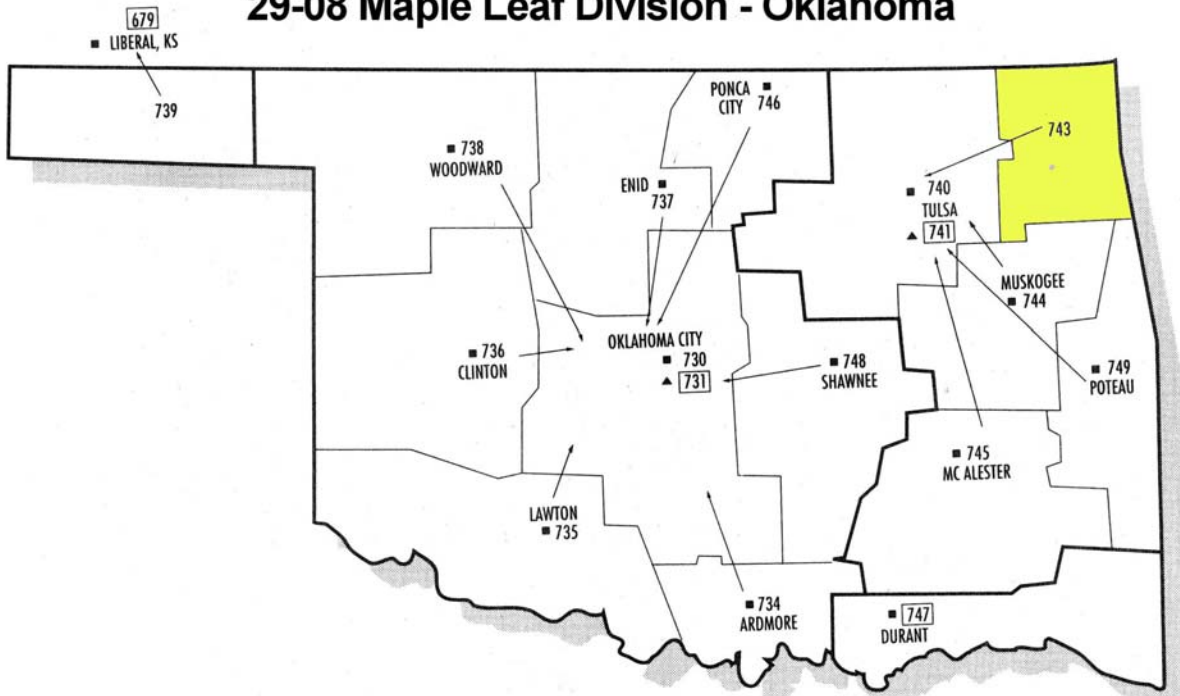

29-08 Maple Leaf Division

29-08 Maple Leaf Division - Oklahoma