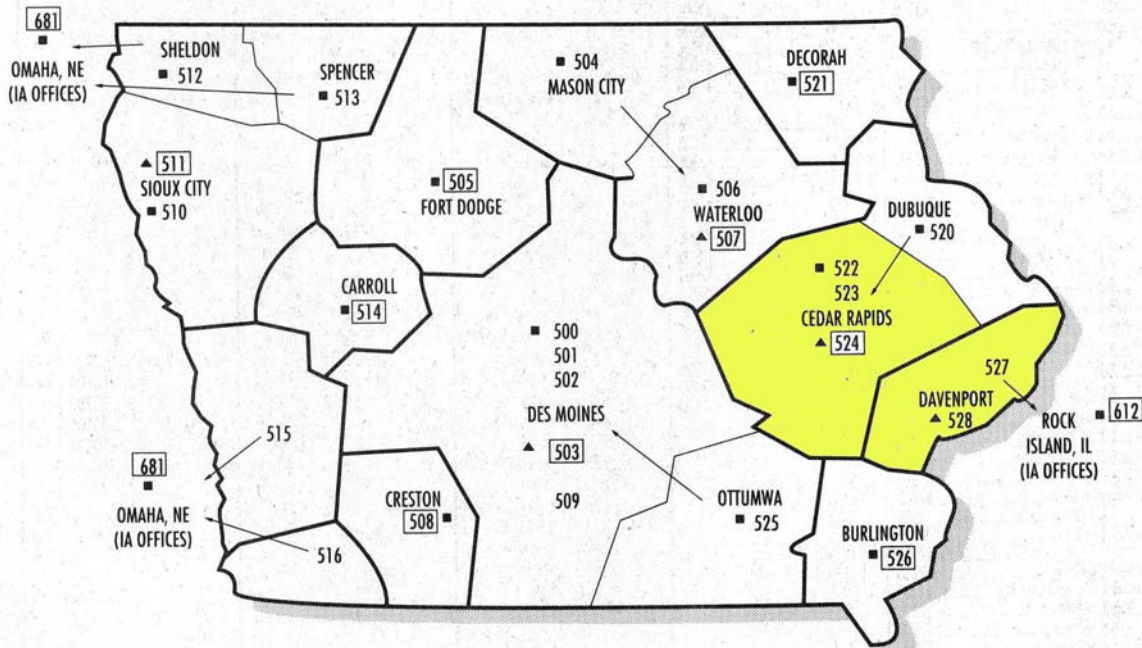

ZIP CODE	CITY	STATE	COUNTY	DIVISION
50247	STATE CENTER	IA	MARSHALL	3
50248	STORY CITY	IA	STORY	3
50249	STRATFORD	IA	HAMILTON	3
50258	UNION	IA	HARDIN	3
50259	GIFFORD	IA	HARDIN	3
50271	WILLIAMS	IA	HAMILTON	3
50276	WOODWARD	IA	DALLAS	3
50278	ZEARING	IA	STORY	3

29-04 Eastern Iowa Division

29-04 Eastern Iowa Division

ZIP CODE	CITY	STATE	COUNTY	DIVISION
52202	ALBURNETT	IA	LYNN	4
52203	AMANA	IA	IOWA	4
52204	AMANA	IA	IOWA	4
52205	ANAMOSA	IA	JONES	4
52206	ATKINS	IA	BENTON	4
52207	BALDWIN	IA	JACKSON	4
52208	BELLE PLAINE	IA	BENTON	4
52209	BLAIRSTOWN	IA	BENTON	4
52210	BRANDON	IA	BUCHANAN	4
52211	BROOKLYN	IA	BENTON	4
52212	CENTER JUNCTION	IA	JONES	4
52213	CENTER POINT	IA	LYNN	4
52214	CENTER CITY	IA	LYNN	4