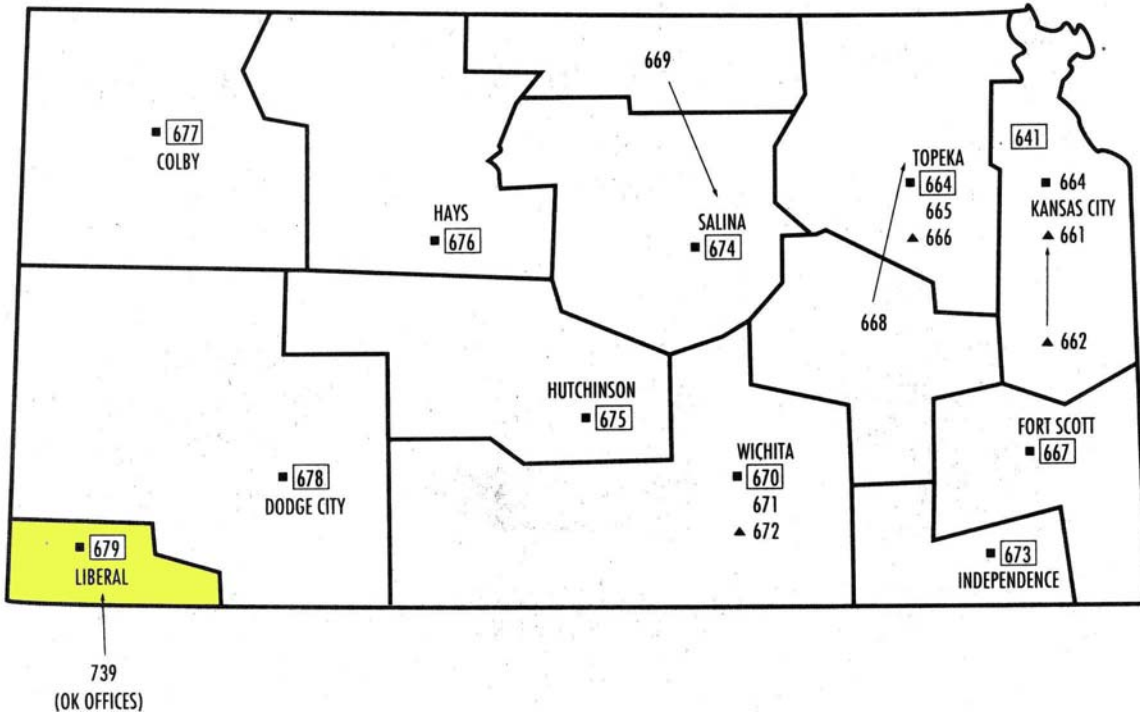

29-16 Northern Oklahoma Area

ZIP CODE	CITY	STATE	COUNTY	DIVISION
67901	LIBERAL	KS	SEWARD	16
67905	LIBERAL	KS	SEWARD	16
67950	ELKHART	KS	MORTON	16
67951	HUGOTON	KS	STEVENS	16
67952	MOSCOW	KS	STEVENS	16
67953	RICHFIELD	KS	MORTON	16
67954	ROLLA	KS	MORTON	16
73701	ENID	OK	GARFIELD	16
73702	ENID	OK	GARFIELD	16
73703	ENID	OK	GARFIELD	16
73705	ENID	OK	GARFIELD	16
73706	ENID	OK	GARFIELD	16
73716	ALINE	OK	ALFALFA	16
73717	ALVA	OK	WOODS	16
73718	AMES	OK	MAJOR	16
73719	AMORITA	OK	ALFALFA	16
73720	BISON	OK	GARFIELD	16
73722	BURLINGTON	OK	ALFALFA	16
73724	CANTON	OK	BLAINE	16
73726	CARMEN	OK	ALFALFA	16
73727	CARRIER	OK	GARFIELD	16
73728	CHEROKEE	OK	ALFALFA	16
73729	CLEO SPRINGS	OK	MAJOR	16
73730	COVINGTON	OK	GARFIELD	16
73731	DACOMA	OK	WOODS	16
73733	DOUGLAS	OK	GARFIELD	16
73734	DOVER	OK	KINGFISHER	16