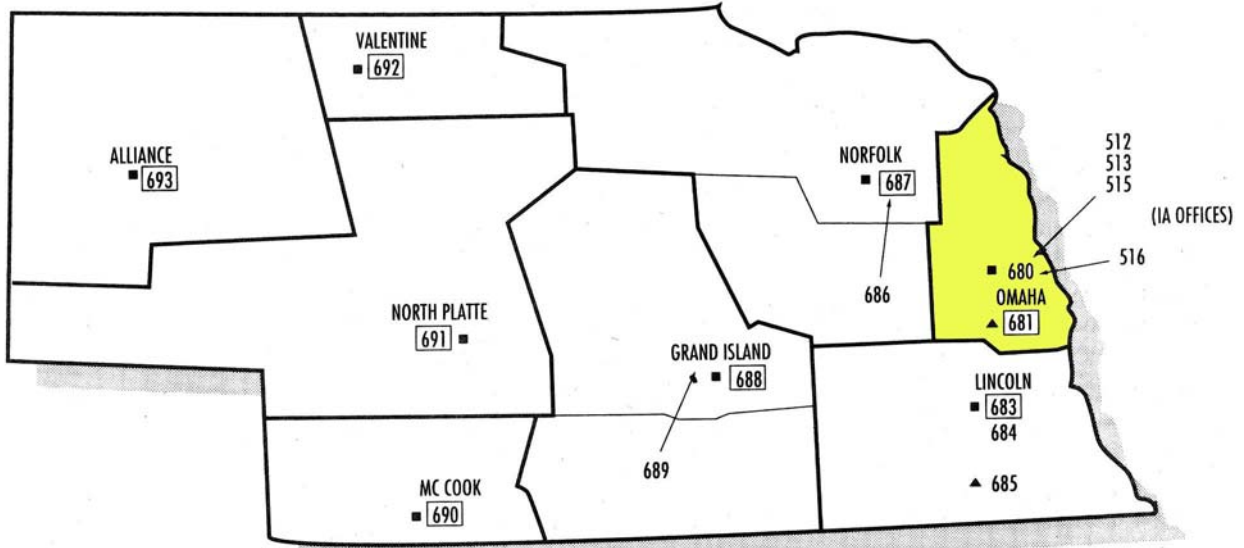

29-05 Western Heritage Division

29-05 Western Heritage Division - Nebraska