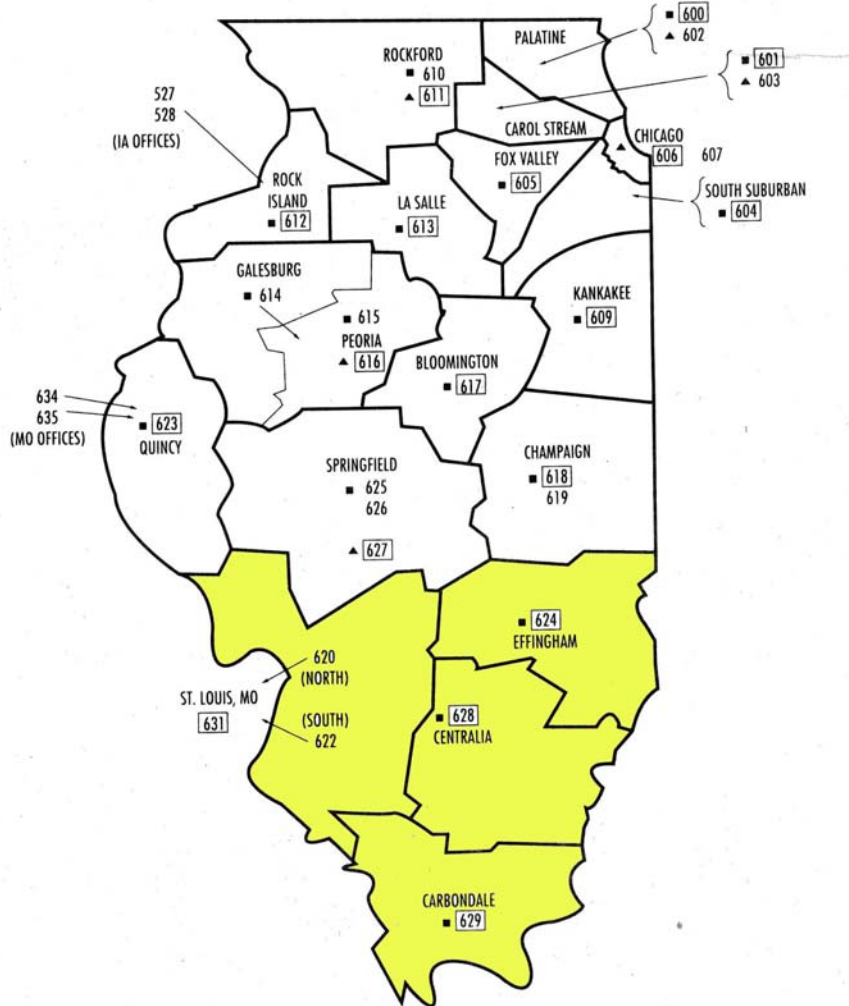

29-10 Gateway Division

29-10 Gateway Division- Illinois