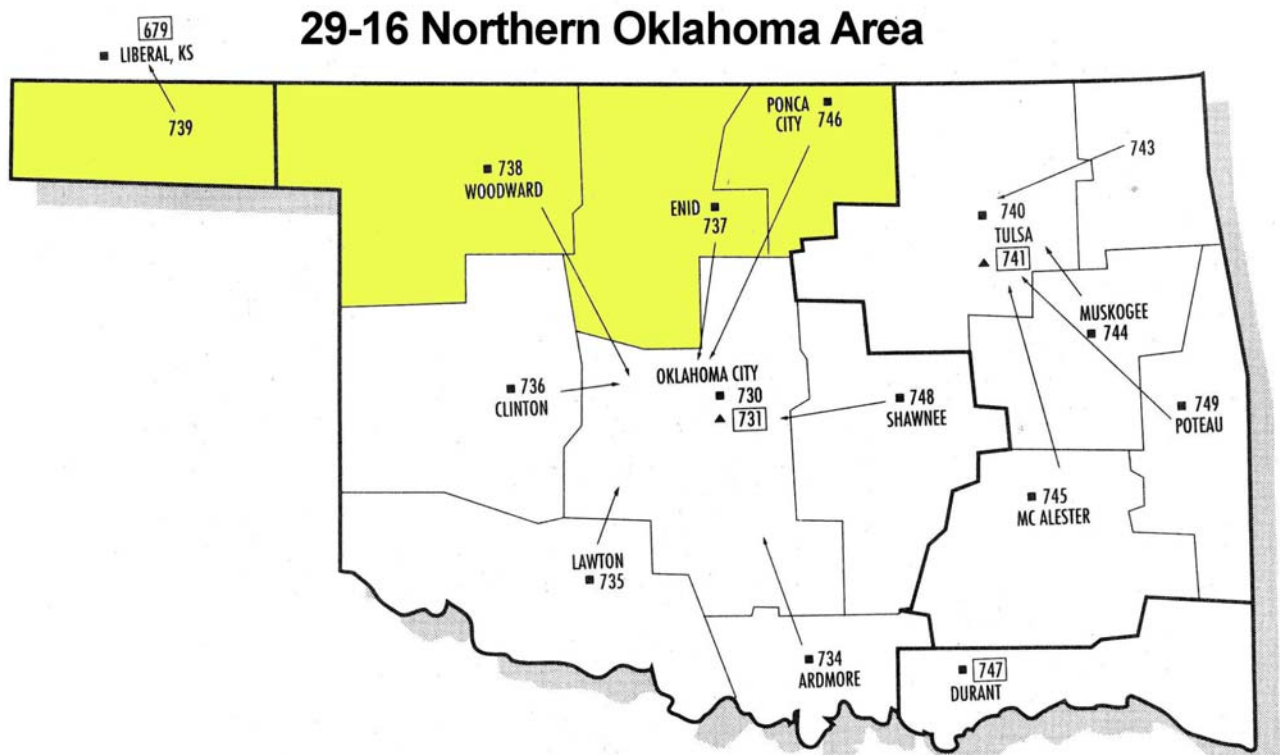

ZIP CODE	CITY	STATE	COUNTY	DIVISION
74860	PADEN	OK	OKFUSKEE	15
74864	PRAGUE	OK	LINCOLN	15
74865	ROFF	OK	PONTOTOC	15
74866	SAINT LOUIS	OK	POTTWATOMIE	15
74867	SASAKWA	OK	SEMINOLE	15
74868	SEMINOLE	OK	SEMINOLE	15
74869	SPARKS	OK	LINCOLN	15
74871	STONEWALL	OK	PONTOTOC	15
74872	STRATFORD	OK	GARVIN	15
74873	TECUMSEH	OK	POTTAWATOMIE	15
74875	TRYON	OK	LINCOLN	15
74878	WANETTE	OK	POTTAWATOMIE	15
74880	WELEETKA	OK	OKFUSKEE	15
74881	WELLSTON	OK	LINCOLN	15
74883	WETUMKA	OK	HUGHES	15
74884	WEWOKA	OK	SEMINOLE	15

29-16 Northern Oklahoma Area