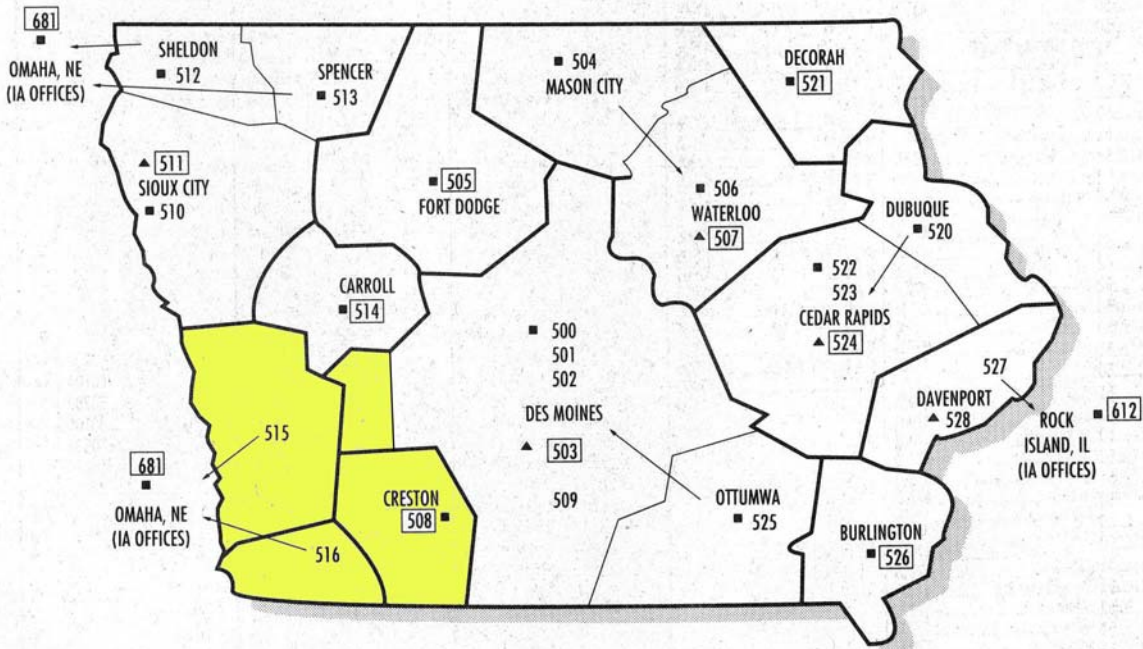

29-05 Western Heritage Division - Iowa