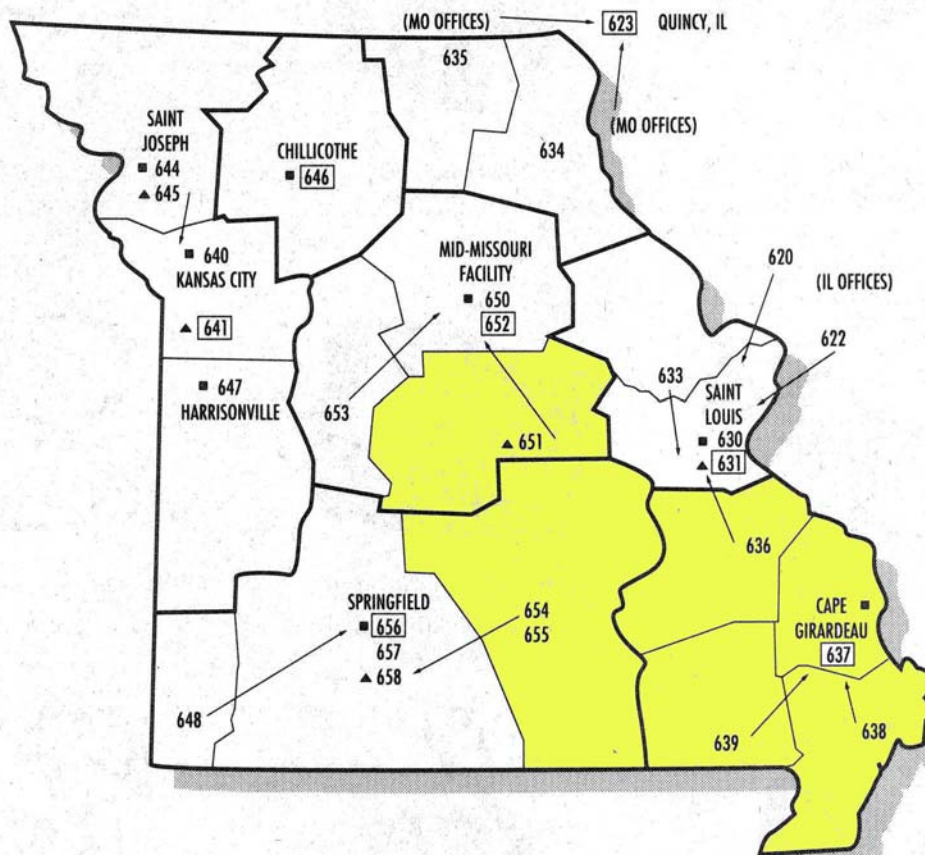

ZIP CODE	CITY	STATE	COUNTY	DIVISION
74363	QUAPAW	OK	OTTAWA	8
74364	ROSE	OK	MAYES	8
74365	SALINA	OK	MAYES	8
74366	SPAVINAW	OK	MAYES	8
74367	STRANG	OK	MAYES	8
74368	TWIN OAKS	OK	DELAWARE	8
74369	WELCH	OK	CRAIG	8
74370	WYANDOTTE	OK	OTTAWA	8

29-09 South Central Missouri Area

29-09 South Central Missouri Area

ZIP CODE	CITY	STATE	COUNTY	DIVISION
63601	PARK HILLS	MO	ST FRANCIS	9
63620	ANNAPOLIS	MO	IRON	9
63621	ARCANDIA	MO	IRON	9
63622	BELGRADE	MO	WASHINGTON	9
63623	BELLEVIEW	MO	IRON	9
63624	BISMARCK	MO	ST FRANCIS	9
63625	BLACK	MO	REYNOLDS	9
63626	BLACKWELL	MO	ST FRANCIS	9
63627	BLOOMSDALE	MO	STE GENEVIEVE	9
63628	BOONE TERRE	MO	ST FRANCIS	9
63629	BUNKER	MO	REYNOLDS	9