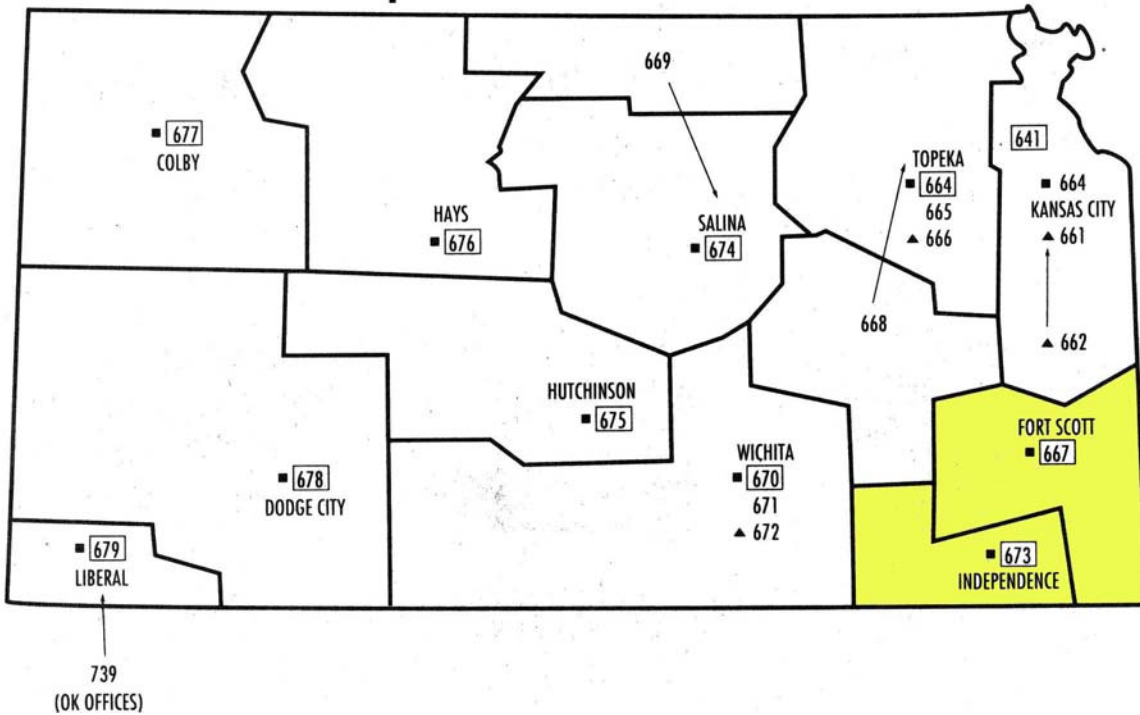

29-08 Maple Leaf Division

29-08 Maple Leaf Division - Oklahoma

29-08 Maple Leaf Division - Missouri

29-08 Maple Leaf Division - Arkansas

29-08 Maple Leaf Division - Kansas

ZIP CODE	CITY	STATE	COUNTY	DIVISION
64801	JOPLIN	MO	JASPER	8
64802	JOPLIN	MO	JASPER	8
64803	JOPLIN	MO	JASPER	8
64804	JOPLIN	MO	JASPER	8
64830	ALBA	MO	JASPER	8
64831	ANDERSON	MO	MCDONALD	8
64832	ASBURY	MO	JASPER	8
64833	AVILLA	MO	JASPER	8
64834	CARL JUNCTION	MO	JASPER	8
64835	CARTERVILLE	MO	JASPER	8
64836	CARTHAGE	MO	JASPER	8
64840	DIAMOND	MO	JASPER	8
64841	DUENWEG	MO	JASPER	8
64842	FAIRVIEW	MO	FRANKLIN	8
64843	GOODMAN	MO	MCDONALD	8
64844	GRANBY	MO	NEWTON	8
64847	LANAGAN	MO	MCDONALD	8
64848	LA RUSSELL	MO	JASPER	8
64849	NECK CITY	MO	JASPER	8
64850	NEOSHO	MO	NEWTON	8
64853	NEWTONIA	MO	NEWTON	8
64854	NOEL	MO	MCDONALD	8
64855	ORONOGO	MO	JASPER	8
64856	PINEVILLE	MO	MCDONALD	8
64857	PURCELL	MO	JASPER	8
64858	RACINE	MO	NEWTON	8
64859	REEDS	MO	JASPER	8
64861	ROCKY COMFORT	MO	MCDONALD	8
64862	SARCOXIE	MO	JASPER	8
64863	SOUTH WEST CITY	MO	MCDONALD	8
64864	SAGINAW	MO	NEWTON	8
64865	SENECA	MO	NEWTON	8
64866	STARK CITY	MO	NEWTON	8
64867	STELLA	MO	NEWTON	8
64868	TIFF CITY	MO	MCDONALD	8
64869	WACO	MO	JASPER	8
64870	WEBB CITY	MO	JASPER	8
64873	WENTWORTH	MO	NEWTON	8
64874	WHEATON	MO	BARRY	8
66701	FORT SCOTT	KS	BOURBON	8
66710	ALTOONA	KS	WILSON	8
66711	ARCADIA	KS	BOURBON	8
66712	ARMA	KS	CRAWFORD	8
66713	BAXTER SPRINGS	KS	CHEROKEE	8
66714	BENEDICT	KS	WILSON	8
66716	BRONSON	KS	BOURBON	8
66717	BUFFALO	KS	WILSON	8