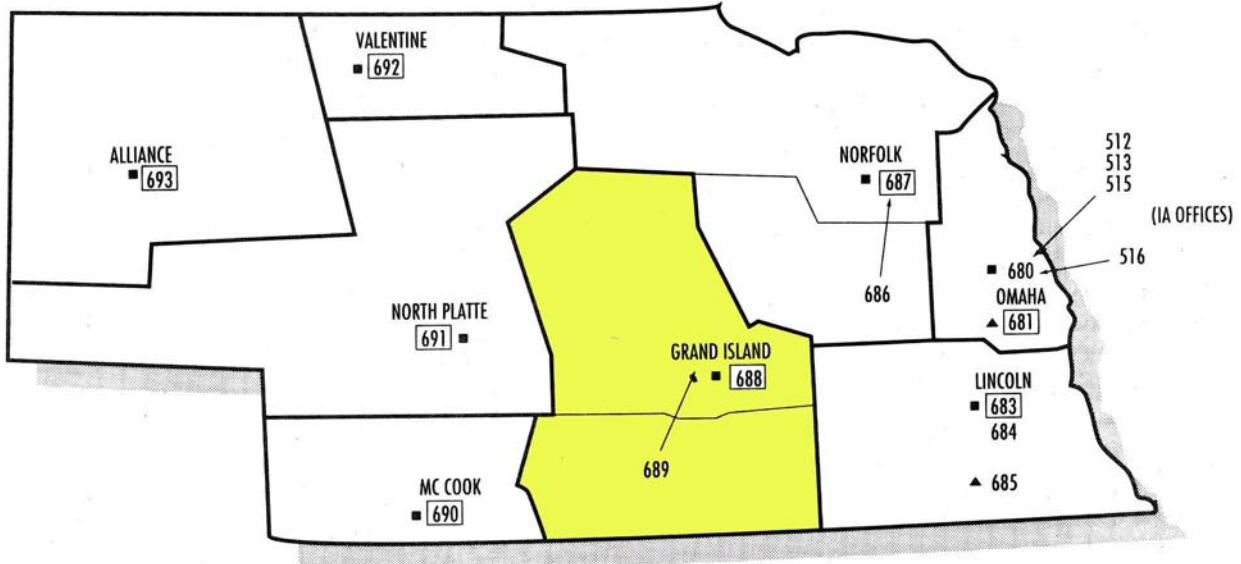

29-18 Platte Valley Division

29-18 Platte Valley Division

ZIP CODE	CITY	STATE	COUNTY	DIVISION
68452	ONG	NE	CLAY	18
68467	YORK	NE	YORK	18
68620	ALBION	NE	BOONE	18
68622	BARTLETT	NE	WHEELER	18
68623	BELGRADE	NE	NANCE	18
68625	BOONE	NE	BOONE	18
68628	CLARKS	NE	MERRICK	18
68637	ERICSON	NE	WHEELER	18
68638	FULLERTON	NE	NANCE	18
68640	GENOA	NE	NANCE	18
68652	PETERSBURG	NE	BOONE	18
68655	PRIMROSE	NE	BOONE	18
68660	SAINT EDWARDS	NE	BOONE	18
68663	SILVER CREEK	NE	MERRICK	18
68665	SPALDING	NE	GREELEY	18
68711	AMELA	NE	HOLT	18
68713	ATKINSON	NE	HOLT	18
68714	BASSETT	NE	ROCK	18
68718	BLOOMFIELD	NE	KNOX	18
68719	BRISTOW	NE	BOYD	18
68720	BRUNSWICK	NE	ANTELOPE	18
68722	BUTTE	NE	BOYD	18
68724	CENTER	NE	KNOX	18
68725	CHAMBERS	NE	HOLT	18
68726	CLEARWATER	NE	ANTELOPE	18
68729	CREIGHTON	NE	KNOX	18
68730	CROFTON	NE	KNOX	18