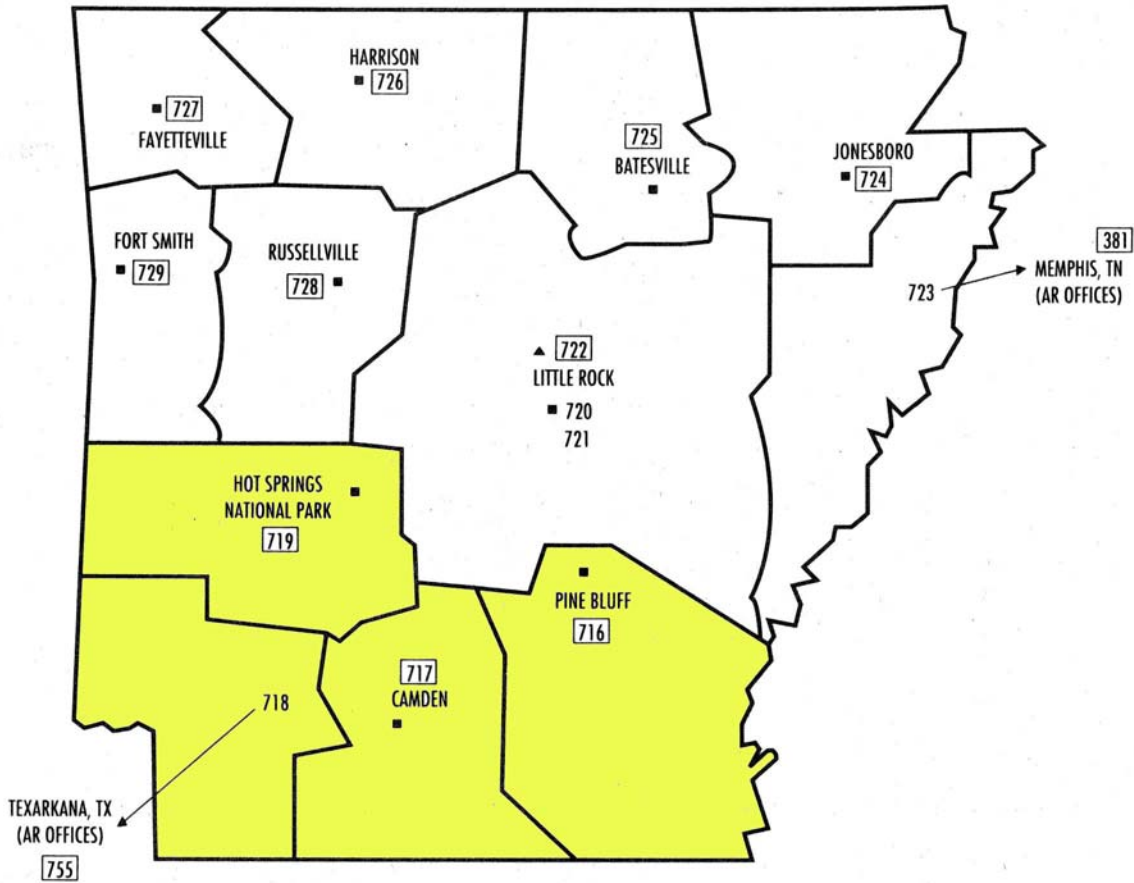

29-24 Southern Arkansas Area

29-24 Southern Arkansas Area

ZIP CODE	CITY	STATE	COUNTY	DIVISION
71601	PINE BLUFF	AR	JEFFERSON	24
71602	WHITE HALL	AR	JEFFERSON	24
71603	PINE BLUFF	AR	JEFFERSON	24
71611	PINE BLUFF	AR	JEFFERSON	24
71612	WHITE HALL	AR	JEFFERSON	24
71613	PINE BLUFF	AR	JEFFERSON	24
71630	ARKANSAS CITY	AR	DESHA	24
71631	BANKS	AR	BRADLEY	24
71635	CROSSETT	AR	ASHLEY	24
71638	DERMOTT	AR	CHICOT	24
71639	DUMAS	AR	DESHA	24
71640	EUDORA	AR	CHICOT	24
71642	FOUNTAIN HILL	AR	ASHLEY	24
71643	GOULD	AR	LINCOLN	24
71644	GRADY	AR	LINCOLN	24
71646	HAMBURG	AR	ASHLEY	24
71647	HERMITAGE	AR	BRADLEY	24
71649	JENNIE	AR	CHICOT	24