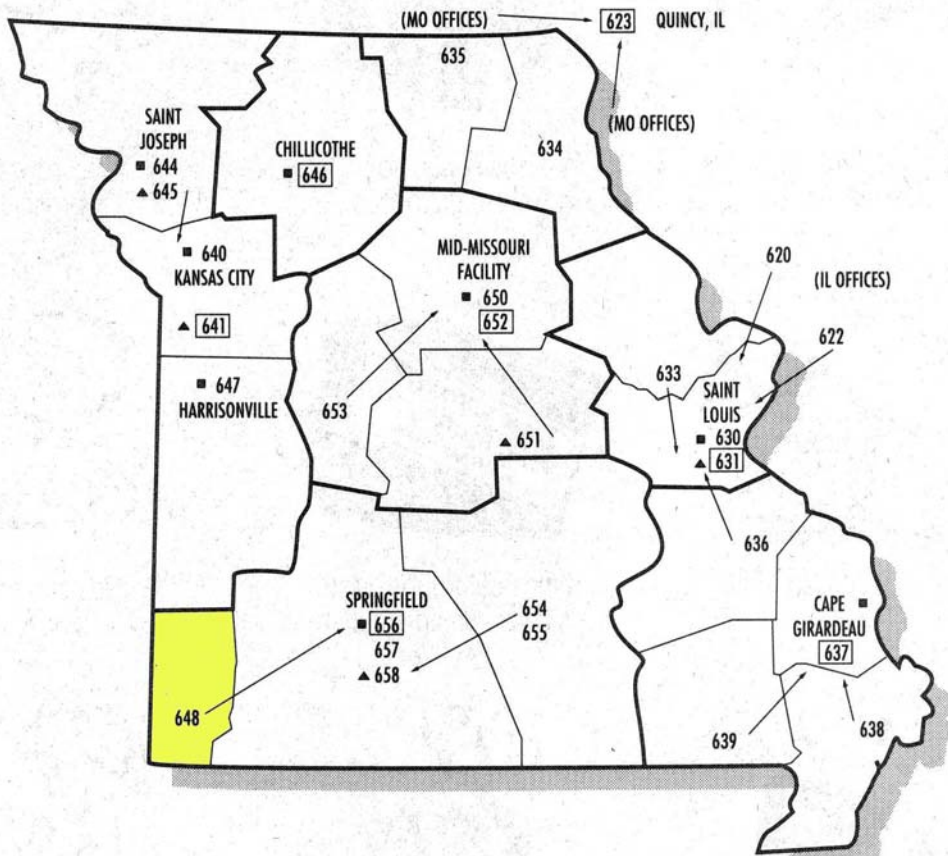

29-08 Maple Leaf Division - Missouri