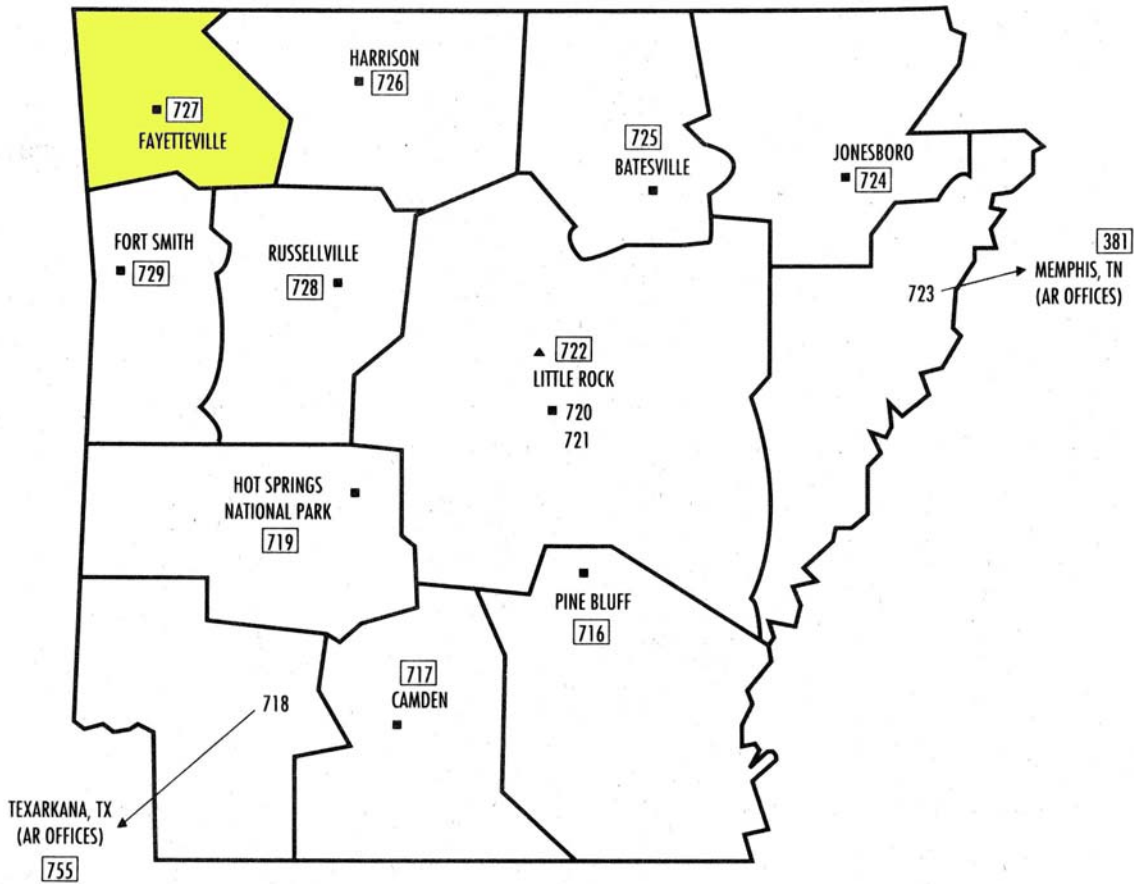

29-08 Maple Leaf Division

29-08 Maple Leaf Division - Oklahoma

29-08 Maple Leaf Division - Missouri

29-08 Maple Leaf Division - Arkansas

29-08 Maple Leaf Division - Kansas

ZIP CODE	CITY	STATE	COUNTY	DIVISION
64801	JOPLIN	MO	JASPER	8
64802	JOPLIN	MO	JASPER	8
64803	JOPLIN	MO	JASPER	8
64804	JOPLIN	MO	JASPER	8
64830	ALBA	MO	JASPER	8
64831	ANDERSON	MO	MCDONALD	8
64832	ASBURY	MO	JASPER	8
64833	AVILLA	MO	JASPER	8
64834	CARL JUNCTION	MO	JASPER	8
64835	CARTERVILLE	MO	JASPER	8
64836	CARTHAGE	MO	JASPER	8
64840	DIAMOND	MO	JASPER	8
64841	DUENWEG	MO	JASPER	8
64842	FAIRVIEW	MO	FRANKLIN	8
64843	GOODMAN	MO	MCDONALD	8
64844	GRANBY	MO	NEWTON	8
64847	LANAGAN	MO	MCDONALD	8
64848	LA RUSSELL	MO	JASPER	8
64849	NECK CITY	MO	JASPER	8
64850	NEOSHO	MO	NEWTON	8
64853	NEWTONIA	MO	NEWTON	8
64854	NOEL	MO	MCDONALD	8
64855	ORONOGO	MO	JASPER	8
64856	PINEVILLE	MO	MCDONALD	8
64857	PURCELL	MO	JASPER	8
64858	RACINE	MO	NEWTON	8
64859	REEDS	MO	JASPER	8
64861	ROCKY COMFORT	MO	MCDONALD	8
64862	SARCOXIE	MO	JASPER	8
64863	SOUTH WEST CITY	MO	MCDONALD	8
64864	SAGINAW	MO	NEWTON	8
64865	SENECA	MO	NEWTON	8
64866	STARK CITY	MO	NEWTON	8
64867	STELLA	MO	NEWTON	8
64868	TIFF CITY	MO	MCDONALD	8
64869	WACO	MO	JASPER	8
64870	WEBB CITY	MO	JASPER	8
64873	WENTWORTH	MO	NEWTON	8
64874	WHEATON	MO	BARRY	8
66701	FORT SCOTT	KS	BOURBON	8
66710	ALTOONA	KS	WILSON	8
66711	ARCADIA	KS	BOURBON	8
66712	ARMA	KS	CRAWFORD	8
66713	BAXTER SPRINGS	KS	CHEROKEE	8
66714	BENEDICT	KS	WILSON	8
66716	BRONSON	KS	BOURBON	8
66717	BUFFALO	KS	WILSON	8