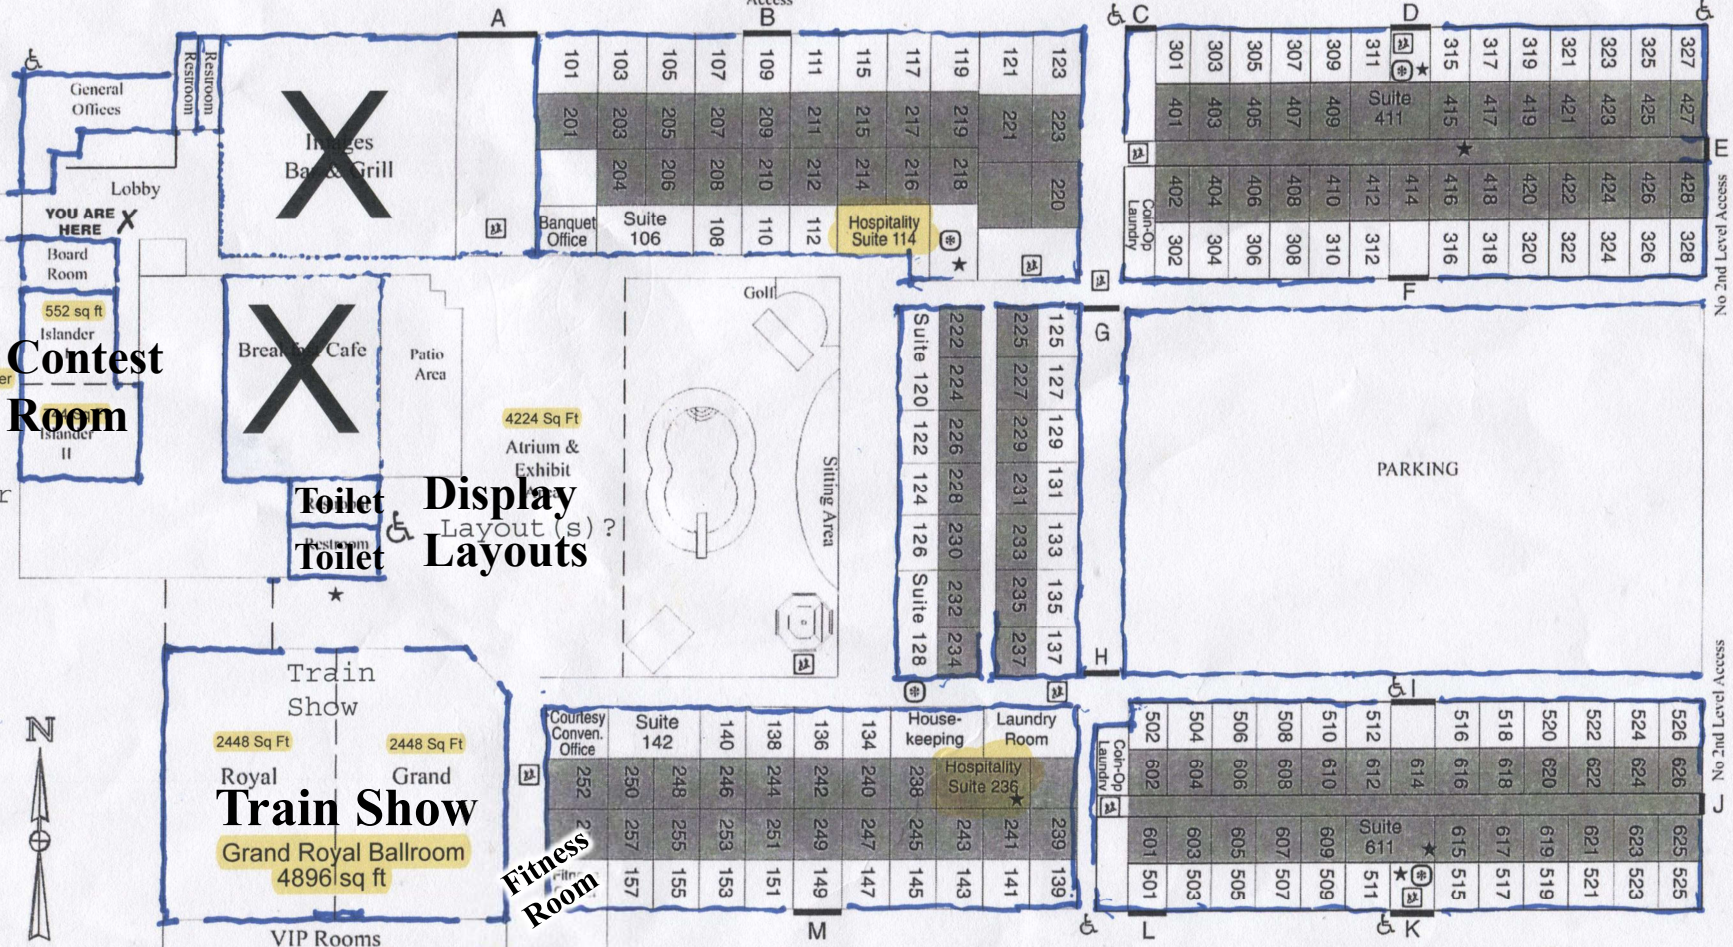

No 2nd Level Access

Main Entrance

Contest Room

Train Show

Display Layout(s)

Clinic I  
Clinic II  
Clinic III

MCoR via

GRAND ISLAND EXPRESS

MCoR Annual Convention Floor Plan

June 13-15, 2024